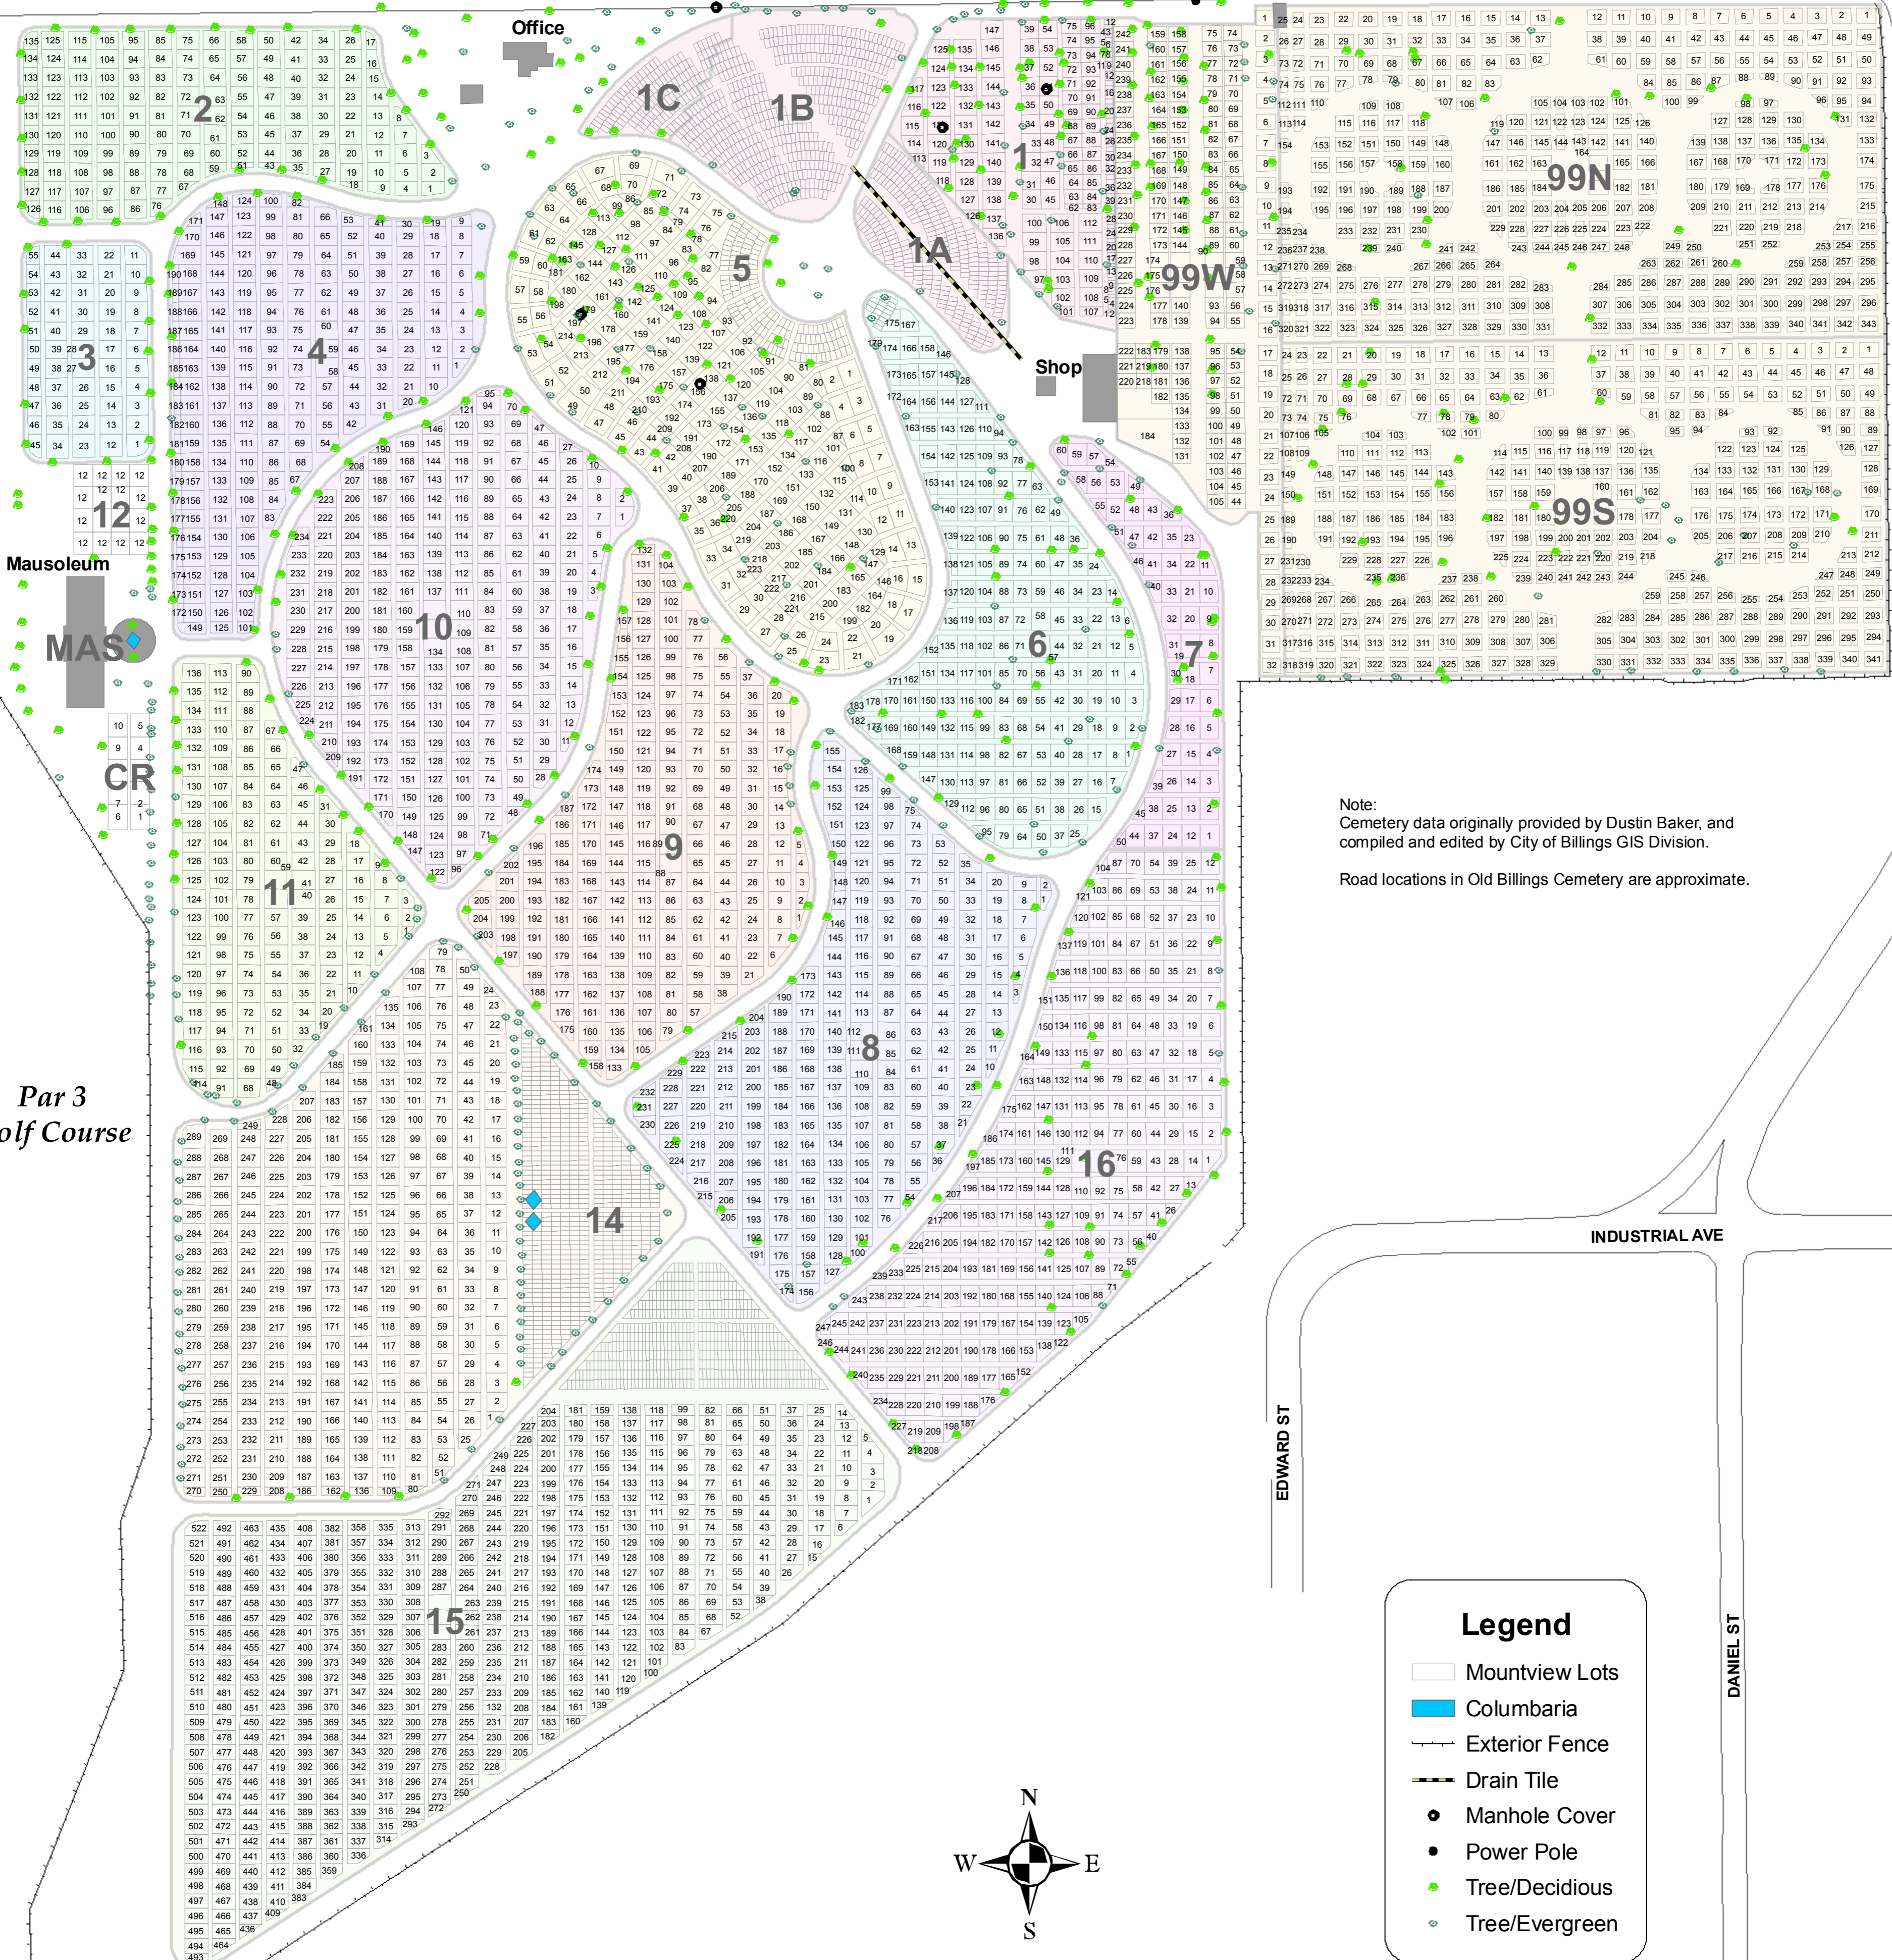

Mountview Cemetery

CENTRAL AVE

Office

Shop

Mausoleum
MAS

CR

Par 3
Golf Course

REGAL ST

INDUSTRIAL AVE

EDWARD ST

DANIEL ST

Note:
Cemetery data originally provided by Dustin Baker,
and compiled and edited by City of Billings GIS Division.
Road locations in Old Billings Cemetery are approximate.

Legend

- Mountview Lots
- Columbaria
- Exterior Fence
- Drain Tile
- Manhole Cover
- Power Pole
- Tree/Deciduous
- Tree/Evergreen