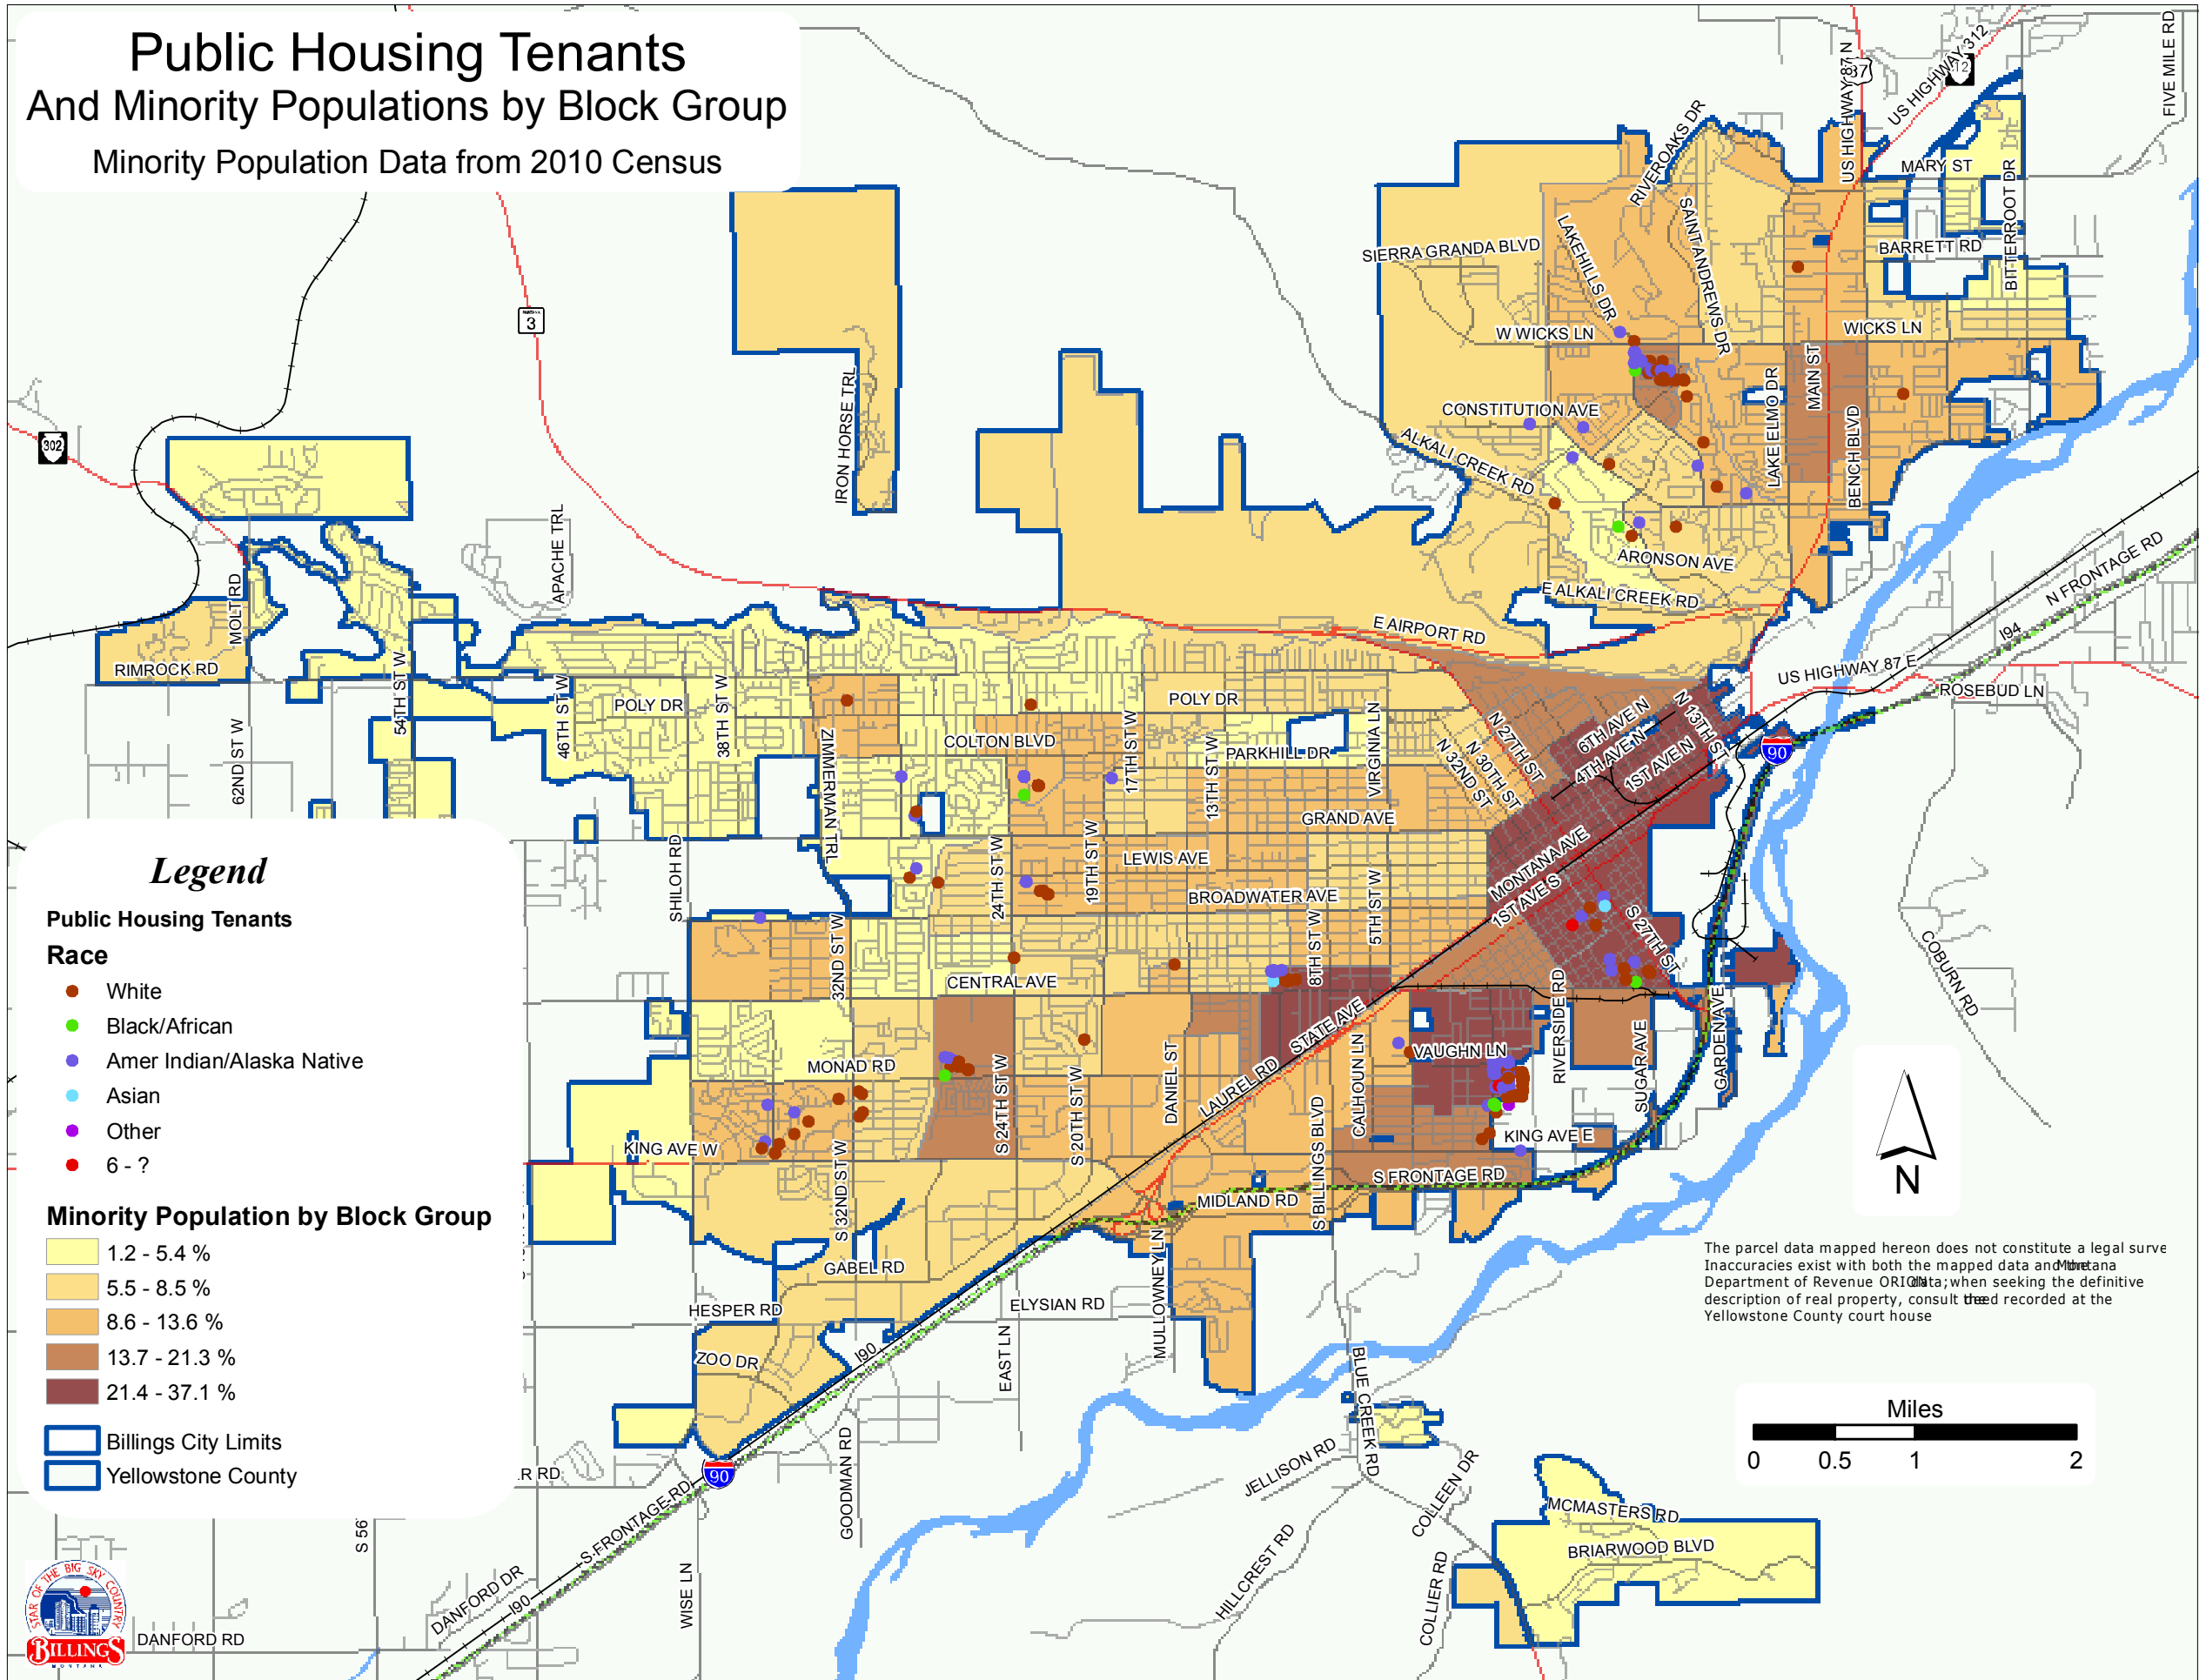

# Public Housing Tenants And Minority Populations by Block Group

Minority Population Data from 2010 Census

## Legend

### Public Housing Tenants

#### Race

- White
- Black/African
- Amer Indian/Alaska Native
- Asian
- Other
- 6 - ?