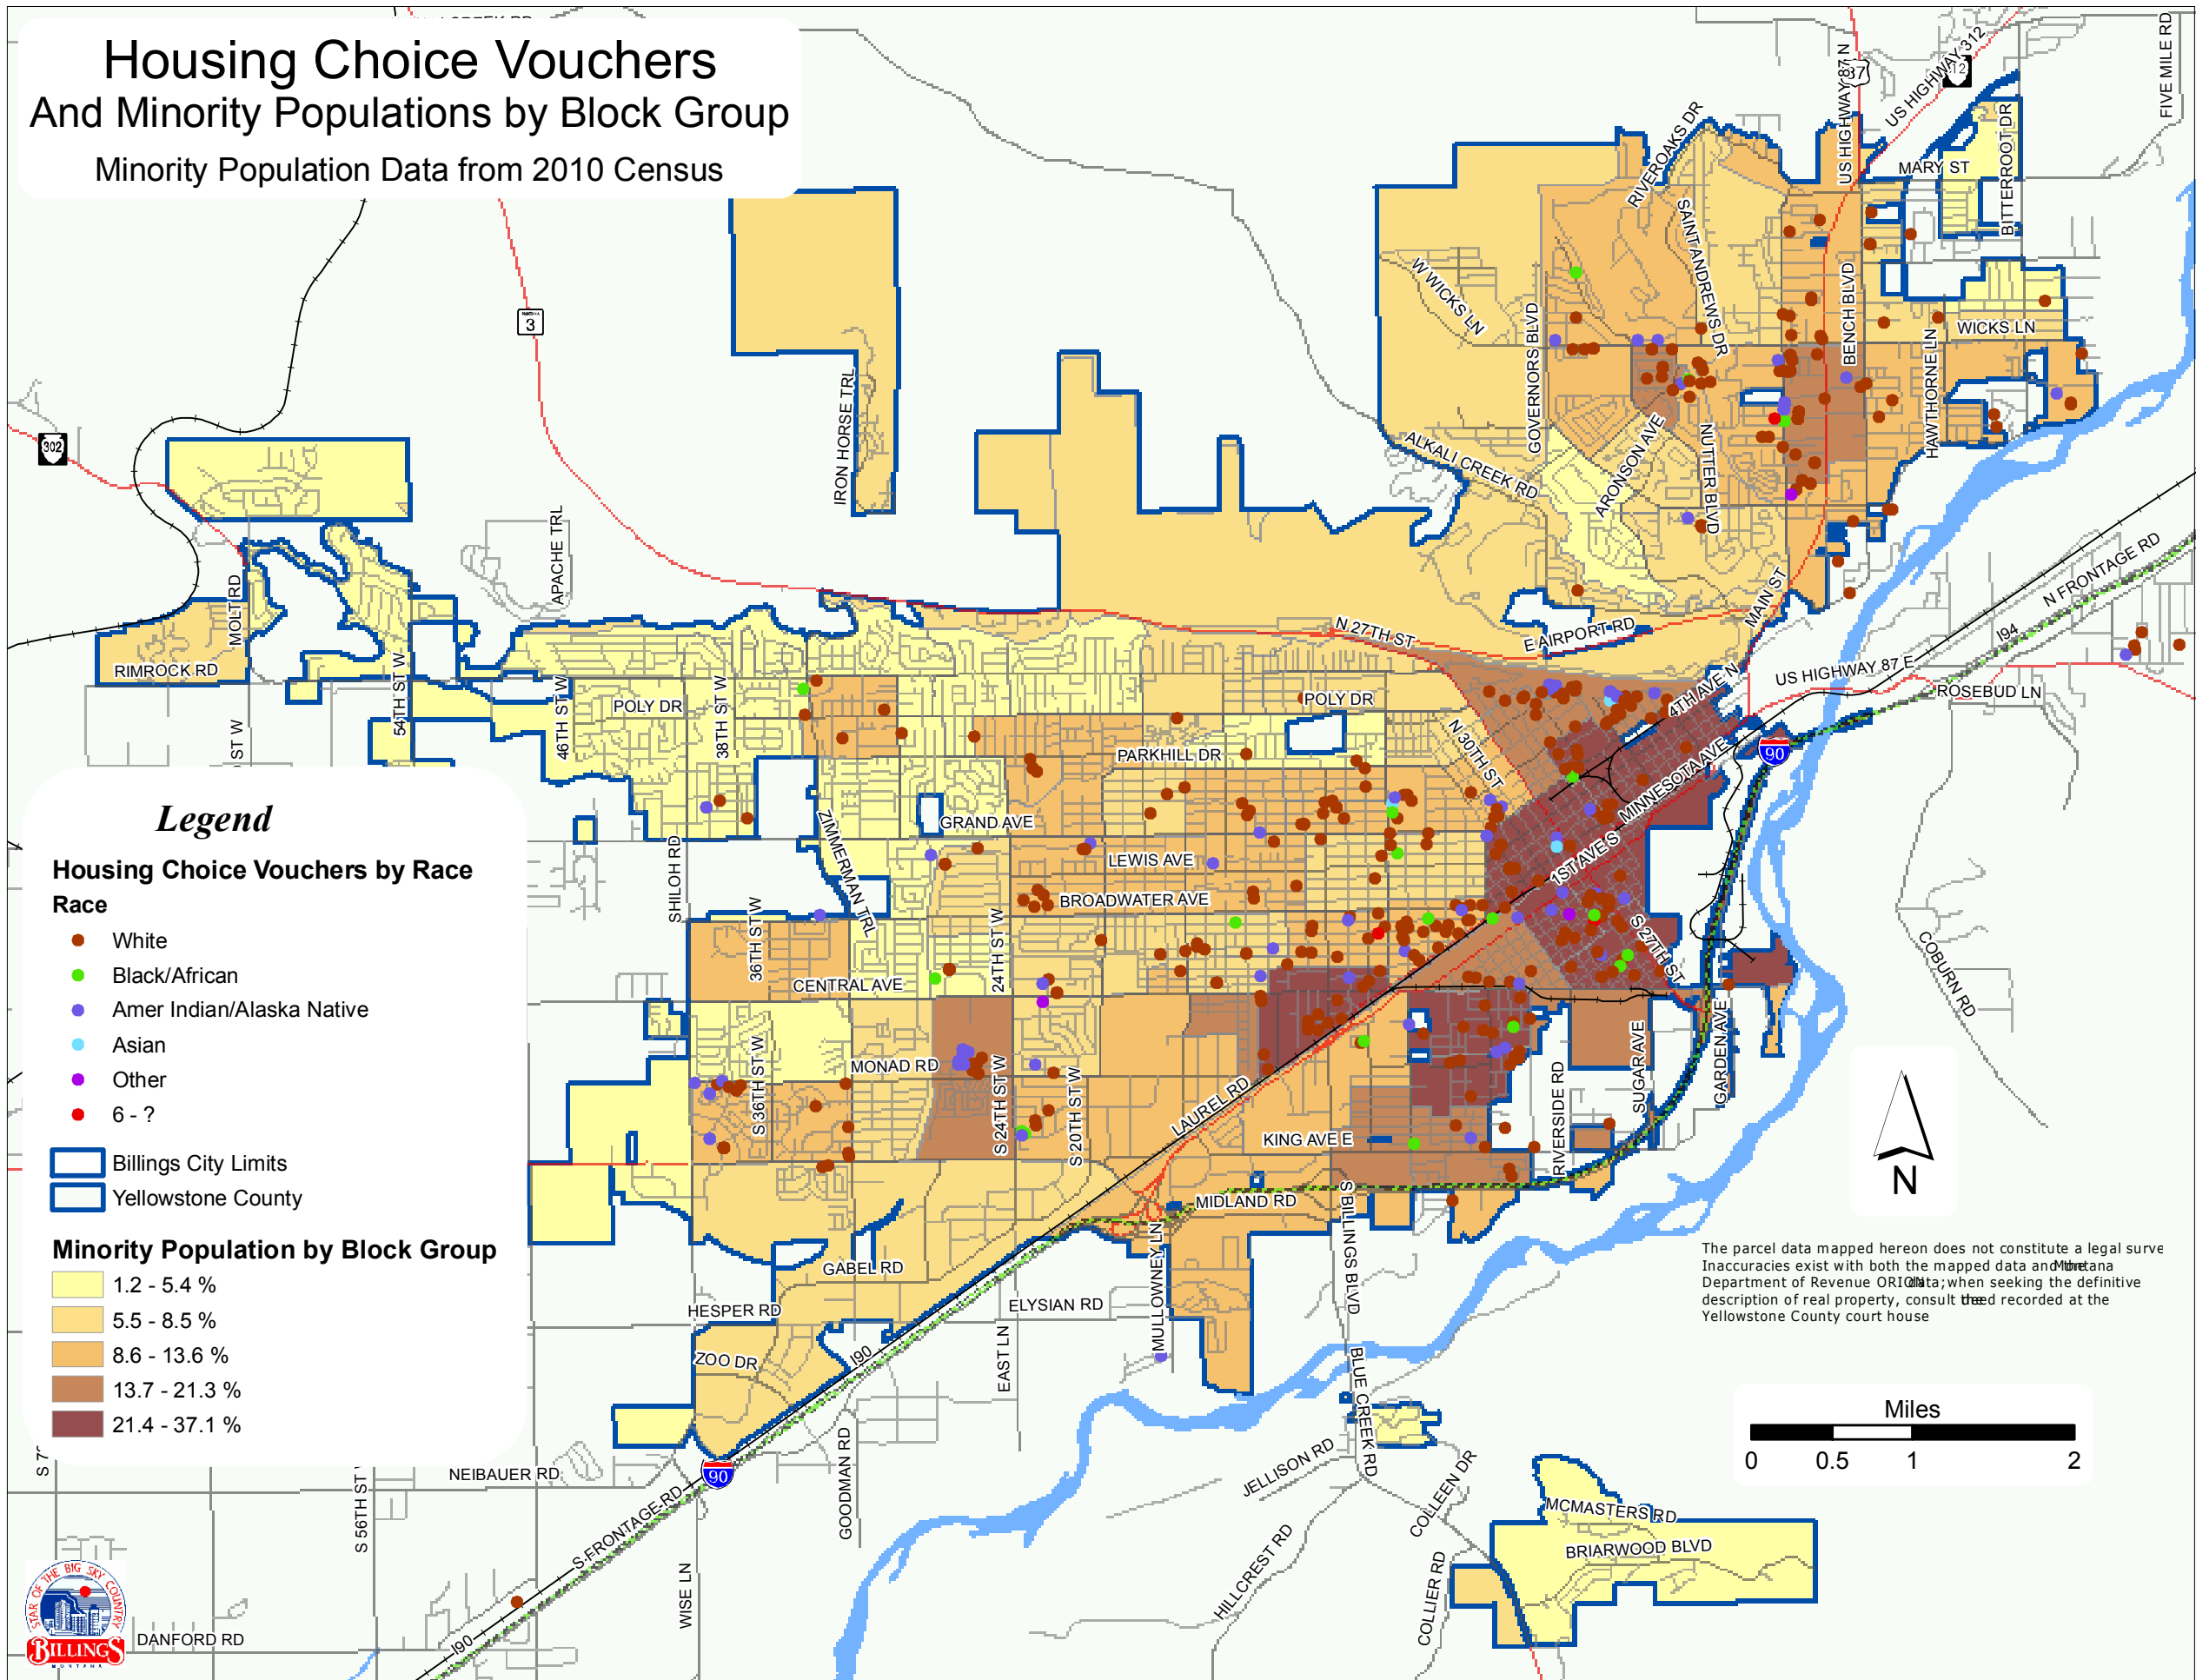

Housing Choice Vouchers And Minority Populations by Block Group

Minority Population Data from 2010 Census

Legend

Housing Choice Vouchers by Race

- Race**
- White
 - Black/African
 - Amer Indian/Alaska Native
 - Asian
 - Other
 - 6 - ?

- Billings City Limits
- Yellowstone County

Minority Population by Block Group

- 1.2 - 5.4 %
- 5.5 - 8.5 %
- 8.6 - 13.6 %
- 13.7 - 21.3 %
- 21.4 - 37.1 %

The parcel data mapped hereon does not constitute a legal survey. Inaccuracies exist with both the mapped data and the Montana Department of Revenue ORIGIN data; when seeking the definitive description of real property, consult the deed recorded at the Yellowstone County court house.